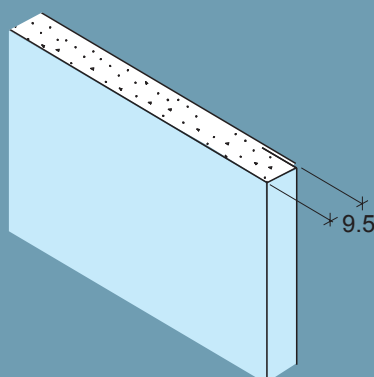

Square long edge

Cut short edge

Clima Board

9 mm EH-3

Board type **EH**
Edge **3**

Sheet no: 15-11.33.3
Page: 1/1

02/2016

Product data

Properties		Value	Unit
Measures	Name of identification	13	mm
	Thickness	12.5	mm
	Width	*	mm
	Length	*	mm
	Weight	9.2	kg/m ²
Tolerances	Density	736	kg/m ³
	Thickness	±0,5	mm
	Width	+0/-4	mm
	Length	+0/-4	mm
	Weight	± 4	%
	Long edge, parallelism	0	mm
	Short edge, squareness	2.5	mm/m width
	Strengths		
	Flexural strength longitudinal	6.2	MPa
	Flexural strength transverse	2.4	MPa
	Shear strength per fastener	500	N
Thermal	λ-value	0.25	W/m•K
	Max. exposure, 5-10 min	≤ 120	°C
	Max. exposure, permanent	≤ 50	°C
Moisture	Z - value	0.64	GPa•s•m ² /kg
	Water vapour resistance factor	10	
	Linear expansion at 45-90% variation in RF	0.04	%
Fire	Reaction on fire	A2-s1,d0 (B1)	
	Covering class	K ₁ 10	
Standard	Declared type after EN 520	A	

* please see our product directory

Product description

Glass fibre reinforced, impregnated and wind-resistant plasterboard type EH-3
The board is supplied with square long edge no 3 and cut short edges.